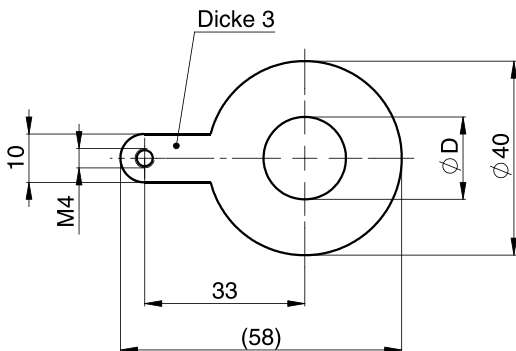

# Spannungs-Anschlusslaschen Connecting strap Eclisses de raccordement

Best.-Nr./order code/Nr. d' article	D
4231140	8,5
4231141	10,5

Best.-Nr./order code/Nr. d' article	D
4231428	17,0

Best.-Nr./order code/Nr. d' article	D
4231406	11,0
4231407	14,0
4231408	18,0