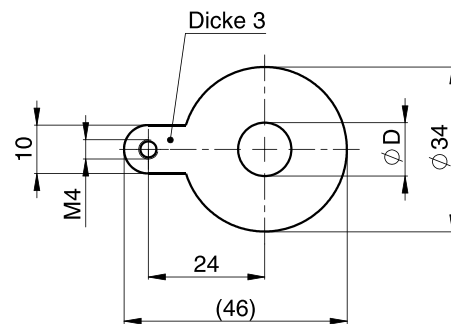

# Spannungs-Anschlusslaschen Connecting strap Eclisses de raccordement

Best.-Nr./order code/Nr. d' article	D
4231140	8,5
4231141	10,5

Best.-Nr./order code/Nr. d' article	D
4231428	17,0

Best.-Nr./order code/Nr. d' article	D
4231406	11,0
4231407	14,0
4231408	18,0